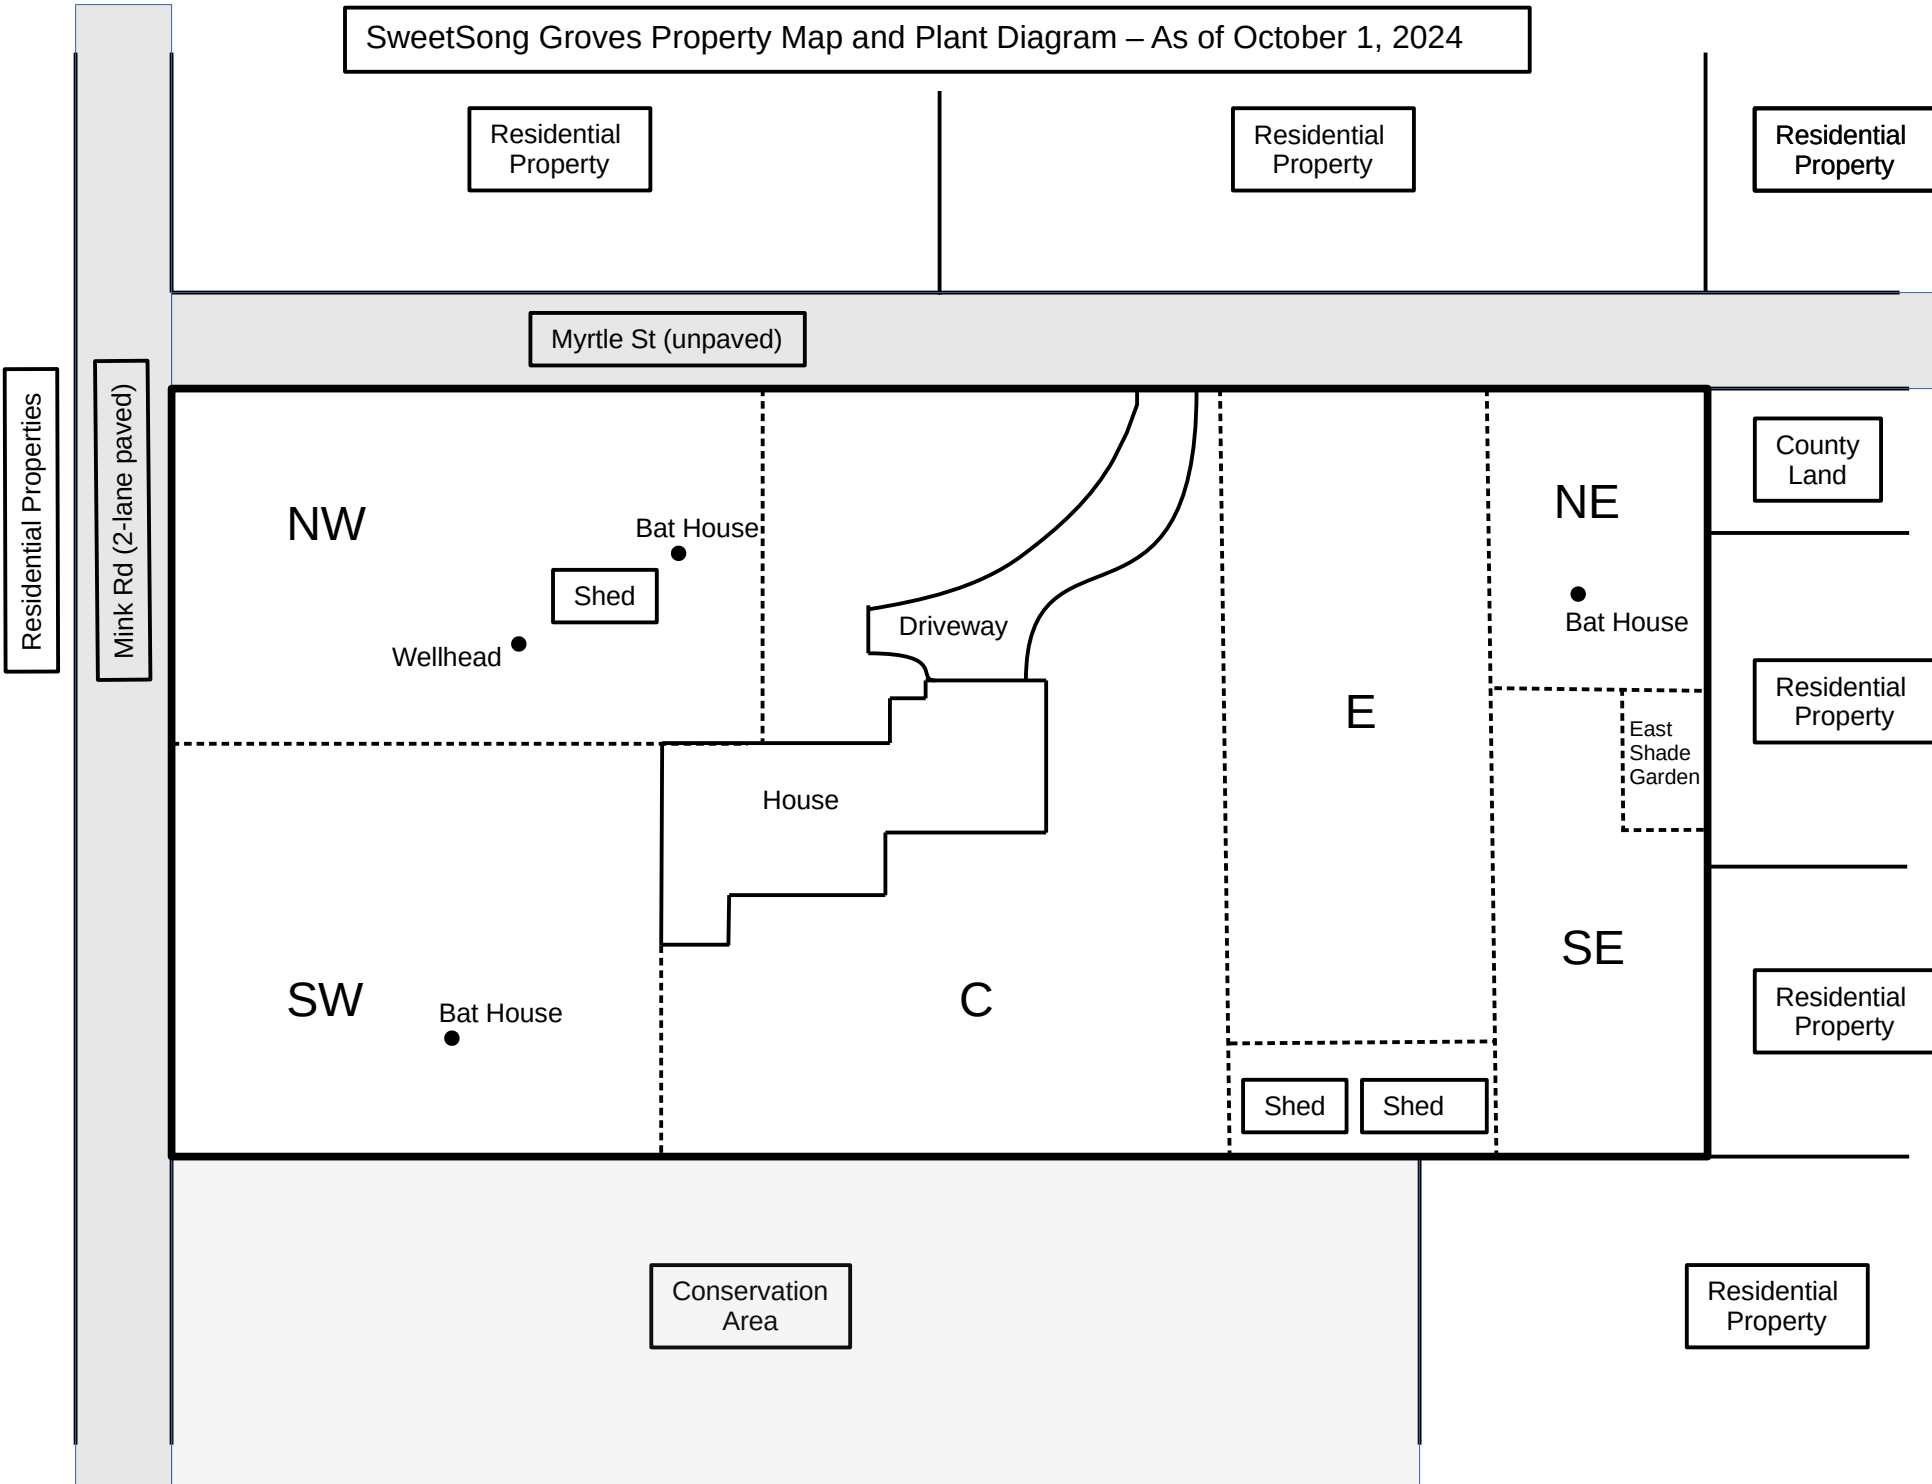

SweetSong Groves Property Map and Plant Diagram – As of October 1, 2024

NW

SW

Macadamia
H10
NE-A-1

Macadamia
F104
NE-A-2

Southern
Magnolia
D. D. Blanchard

Soapberry

Copperleaf
Raggedy
Ann